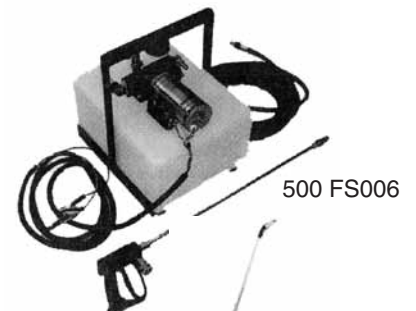

All Poly Weed Wiper for use around trees, bushes and gardens. Just add 1 part of Round-up with 2 parts water.

Order No. 500HWW

List \$39.90

**FLY FOGGER / SPRAYER**

This 12 volt system lets you fog or straight stream your choice of fly sprays. Use with premix products or concentrates that mix with your choice of carrier. The pump delivers up to 1 gpm at a maximum 225 psi. An adjustable relief valve lets the operator decide the pressure from 0-225 psi. The unit comes with a 6 gallon tank and 18" spray gun with quick couplers to a 30 ft. hose to let you move about with ease. A 15 ft. wiring harness with battery clips lets you hook to a vehicle battery or to a deep cycle marine battery. This versatile sprayer is used for livestock on pasture, in feedlots, confinement, dairy barns, manure pits, bunklines, or anywhere flies are a problem. Battery not included. The unit may be used as a weed sprayer also.

**500 FS006 6 Gal Fly Sprayer \$685.00**

500 FS006

**Shurflo** rechargeable electric backpack sprayer eliminates the need for the operator to "pump up" the sprayer to maintain pressure. Will spray up to 120 gallons in a single charge. The micro-processor regulates pump speed for constant spray at 4 different speed settings.