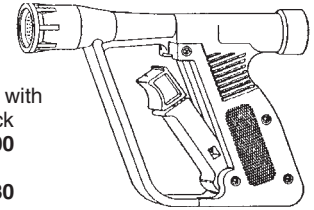

1. ALL METAL
   - ADJUSTABLE BRASS TIP
   - TRIGGER GUARD

WCHD 8" WAND	$63.40
WCHD 18" WAND	66.70
METAL TRIGGER VALVE ONLY	47.90

Spray System Gun – Designed specifically for lawn care application of chemicals. Made of Deinn nylon. Only four moving parts. 3/4" inlet pipe thread with 1/2" hose barb insert with standard black nozzle, 3 GPM at 15-25 psi. **$78.00**
Optional nozzle for Spray Systems gun. **$13.30**