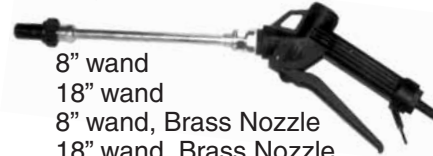

TRIGGER VALVE HAND GUN

Premium handgun for 12 volt sprayers Adjustable nozzle, 3/8" female inlet port.

WCH- 8	8" wand	$43.95
WCH-18	18" wand	45.95
WCH-8-B	8" wand, Brass Nozzle	47.95
WCH-18-B	18" wand, Brass Nozzle	48.95
Repair Kit		14.95
Replacement Trigger		8.40
Replacement Trigger Valve		28.95
Replacement Poly Adjustable Tip X8-X18		9.15
Replacement Brass Adjustable Tip X16		16.00
Replacement Brass Adjusttable Tip X28 for Jackrabbits		18.80
Replacement 8" Brass Barrel		12.30
Replacement 18" Brass Barrel		15.45