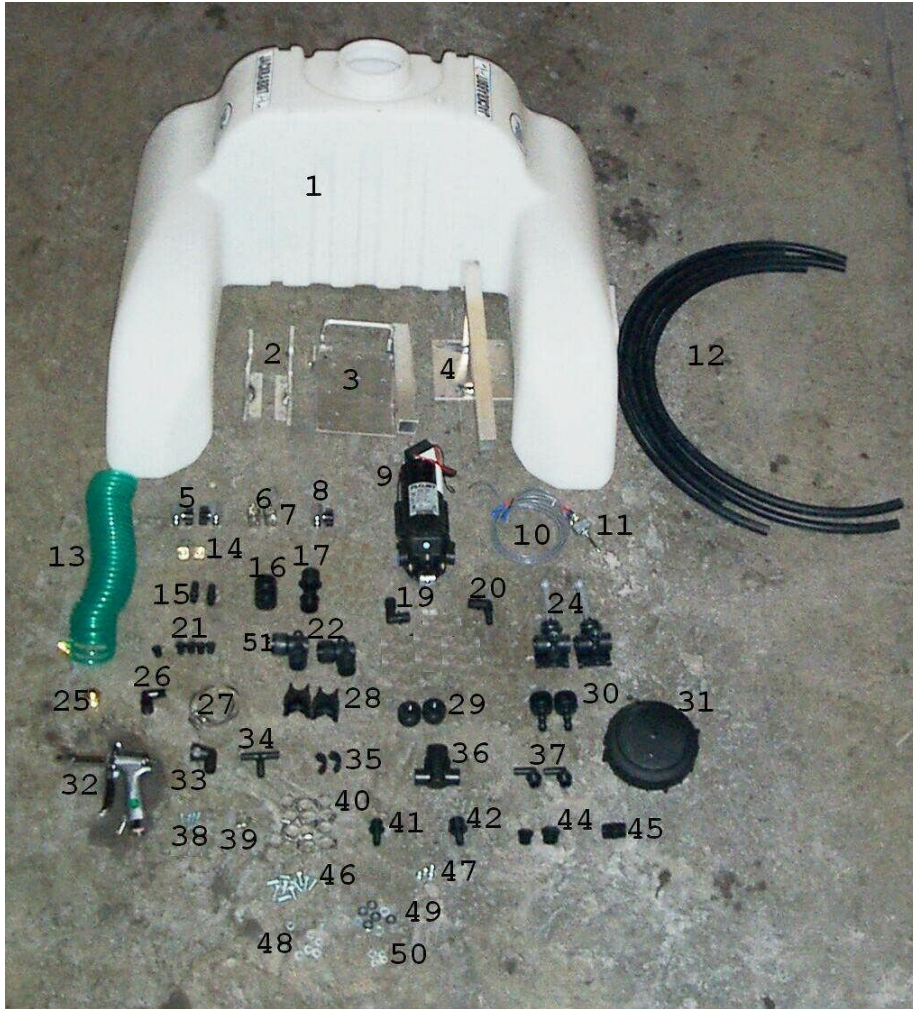

JACKRABBIT PRO PARTS LIST

REF#	DESCRIPTION	QUAN	PART#
8	3/8" MPT x FPT brass valve	1	90FFB38
9	4.5 gpm 12 volt pump	1	R4400504A
10	Two conductor power wires	1	WDRB14-2-7
11	Push button on/off	1	35-3425-BU
12	Suction line 1/2"	1	RSH050-20
13	25' slinky hose	1	RSH038-15
14	1/4" brass street 45°	2	28-231
15	1/4" MPT x 1/2" HB	2	TA1048PP
16	1" nut x 2-1/4" coupler	1	44457
17	1" MSPT x MTG SP x 1" MSPT	2	45931
19	Quad port x 1/2" MPT 90°	1	20381-008
20	Quad port x 1/2" HB 90°	1	20381-009
21	1/4" MPT plug	5	TP4004PP
22	1" nut x 1" MSPT elbow	3	44565
24	6B valve	2	AA6B
26	3/8" street 90°	1	SE66PP
27	2" hose clamp	2	620-032
28	Manifold mounting block	2	45947
29	1" nut x 1/4" FPT	2	44512
30	1" nut x 1/2" HB	2	44496
31	5" tank lid	1	
32	JD9-PT handgun	1	JD9-PT
33	1/2" street 90°	1	SE88PP
34	1/2" HB tee	1	TT9888PP
35	Manifold mounting block cap	2	45949
36	1/2" FPT strainer	1	12250F
37	1/2" MPT x HB 90°	2	TE2088PP
38	1/4" x 1" bolt	4	
39	3/8" hose clamp	2	350-005
40	1/2" hose clamp	12	350-006
41	1/2" MPT x 1/2" HB	1	TA1088PP
42	3/4" MPT x 1/2" HB	1	TA10128PP
43	1/4" x 1/2" reducer	1	RB84PP
44	3/4" x 1/2" reducer	1	RB128PP
45	3/4" MPT nipple	1	TN51212PP
46	5/16" x 3/4" bolt	11	
47	1/4" nut	4	
48	5/16" lock washer	11	
49	1/4" washer	4	
50	1/4" lock washer	4	
51	1" MSPT elbow	1	46102

REF#	DESCRIPTION	QUAN	PART#
1	Jackrabbit tank	1	S25ATV
2	Hose hanger	2	JRHH
3	Valve plate	1	JRVP
4	Boom bracket	1	JRBB
5	1/4" MPT x 1/4" FPT brass valve	2	90FFB14
6	1250 left Boominator	1	1250L
7	1250 right Boominator	1	1250R