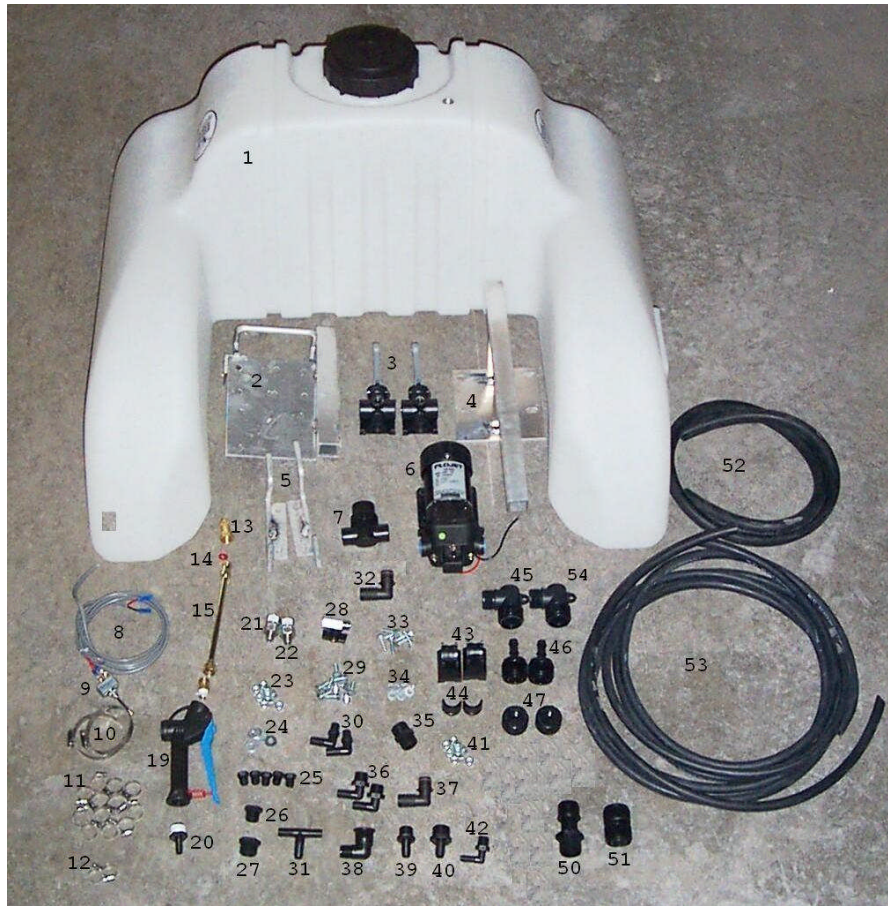

WC2412BI JACKRABBIT PARTS LIST

REF#	DESCRIPTION	QUAN	PART#
1	Jackrabbit tank	1	S25ATV
2	Valve plate	1	JRVP
3	6B valves	2	AA6B
4	Boom bracket	1	JRBB
5	Hose hanger	2	JRHH
6	4.9 gpm Flojet pump	1	04300143A
7	1/2" FPT strainer	1	12250F
8	Two conductor power wire	1	WDRB14-2-7
9	Push button on/off switch	1	35-3425-BU
10	2" hose clamp	2	620-032

REF#	DESCRIPTION	QUAN	PART#
11	1/2" hose clamp	12	350-006
12	3/8" hose clamp	2	350-005
13	Adjustable tip, brass	1	5500-PPB-X18
14	50m check valve strainer	1	N4193APP
15	Brass barrel, 8"	1	7715-8
16	O-ring	1	CP4743NY
17	1/4" x 11/16" TT body	1	CP1332
18	1/2" x 1/4" reducer	1	RB84PP
19	Trigger valve	1	Y8284000
20	1/2" MPT x 3/8" HB	1	TA1086PP
21	1250 Left Boominator	1	1250L
22	1250 Right Boominator	1	1250R
23	1/4" washer	8	
24	1/4" lock washer	4	
25	1/4" MPT plug	5	TP4004PP
26	1/4" x 1/2" reducer	1	RB84PP
27	3/4" x 1/2" reducer	1	RB128PP
28	3/8" MPT x FPT brass ball valve	1	90FFB38
29	5/16" x 3/4" bolt	11	
30	1/4" MPT x 1/2" HB 90°	2	TE2048PP
31	1/2" HB tee	1	TT9888PP
32	Quad port x 1/2" HB	1	20381-009
33	1/4" x 1" bolt	4	
34	1/4" nut	4	
35	3/4" MPT nipple	1	TN51212PP
36	1/2" MPT x 1/2" HB 90°	2	TE2088PP
37	Quad port x 1/2" MPT 90°	1	20381-008
38	1/2" street 90°	1	SE88PP
39	1/2" MPT x 1/2" HB	1	TA1088PP
40	3/4" MPT x 1/2" HB	1	TA10128PP
41	5/16" lock washer	11	
42	3/8" MPT x 3/8" HB 90°	1	TE2066PP
43	Manifold mounting block	2	45947
44	Manifold mounting block cap	2	45949
45	1" nut x 1" MSPT elbow	3	44565
46	1" nut x 1/2" HB	2	44496
47	1" nut x 1/4" FPT	2	44512
50	1" MSPT x MTG SP x 1" MSPT	2	45931
51	1" nut x 2-1/4" coupler	1	44457
52	Suction line, 1/2"	1	RSH050-20
53	Handgun hose, 3/8"	1	RSH038-15
54	1" MSPT elbow	1	46102